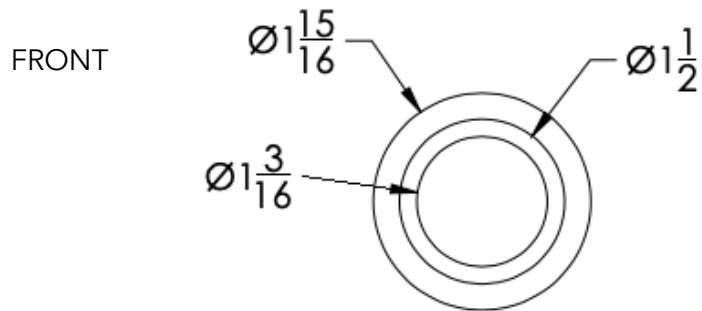

Dimensions in inches

NOTE: Dimensions subject to change without notice.