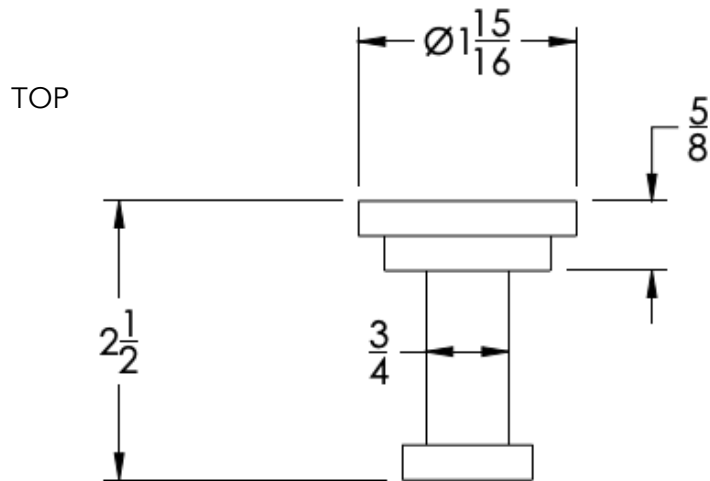

neelnox

LET
THERE
BE **DESIGN.**

FEATURES

- Premium 304 Grade Stainless Steel
- Solid Mount Construction
- Concealed Installation Hardware
- State of the art wall anchors included for installation on Dry wall or Tile

COLLECTION FORM CLASSIC

ROBE HOOK

Model	Product	Finishes Available
FMC-RHS2	Robe Hook	Multiple finishes available. Over 23 finishes to choose from.

FINISHES			
	Polished (-P)	Antique Copper (-ACOP)	Polished Gold (-PGLD)
	Brushed (-B)	Polished Brass (-PBRS)	Brushed Copper (-BCOP)
	Brushed Gold (-BGLD)	Matte White (-WHT)	Brushed Rose Gold (-BRGD)
	Matte Black (-BLK)	Brushed Modern Bronze (-BMBRZ)	Brushed Black (-BRBLK)
	Oil Rubbed Bronze (-ORB)	Glossy White (-GWHT)	Polished Black (-PBLK)
	Brushed Brass (-BBRS)	Polished Rose Gold (-PRGD)	Antique Nickel (-ANKL)
	Brushed Bronze (-BBRZ)	Unlacquered Brass (-UBRS)	Black Nickel (-NKBL)
	Antique Brass (-ABRS)	Polished Nickel (-PNKL)	

Dimensions in inches

NOTE: Dimensions subject to change without notice.