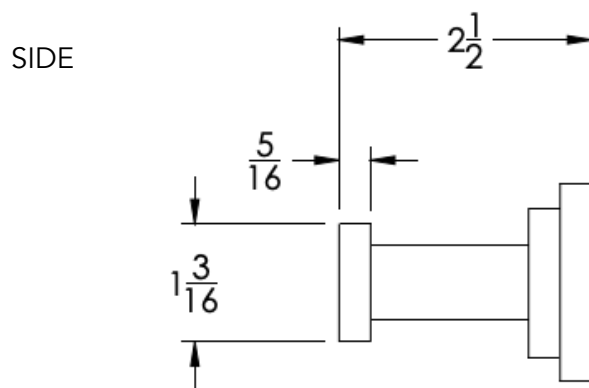

neelnox

LET
THERE
BE **DESIGN.**

FEATURES

- Premium 304 Grade Stainless Steel
- Solid Mount Construction
- Concealed Installation Hardware
- State of the art wall anchors included for installation on Dry wall or Tile

COLLECTION FORM CLASSIC

ROBE HOOK

Model	Product	Finishes Available
FMC-RHS2	Robe Hook	Multiple finishes available. Over 23 finishes to choose from.

FINISHES			
	Polished (-P)	Antique Copper (-ACOP)	Polished Gold (-PGLD)
	Brushed (-B)	Polished Brass (-PBRS)	Brushed Copper (-BCOP)
	Brushed Gold (-BGLD)	Matte White (-WHT)	Brushed Rose Gold (-BRGD)
	Matte Black (-BLK)	Brushed Modern Bronze (-BMBRZ)	Brushed Black (-BRBLK)
	Oil Rubbed Bronze (-ORB)	Glossy White (-GWHT)	Polished Black (-PBLK)
	Brushed Brass (-BBRS)	Polished Rose Gold (-PRGD)	Antique Nickel (-ANKL)
	Brushed Bronze (-BBRZ)	Unlacquered Brass (-UBRS)	Black Nickel (-NKBL)
	Antique Brass (-ABRS)	Polished Nickel (-PNKL)	

Dimensions in inches

NOTE: Dimensions subject to change without notice.